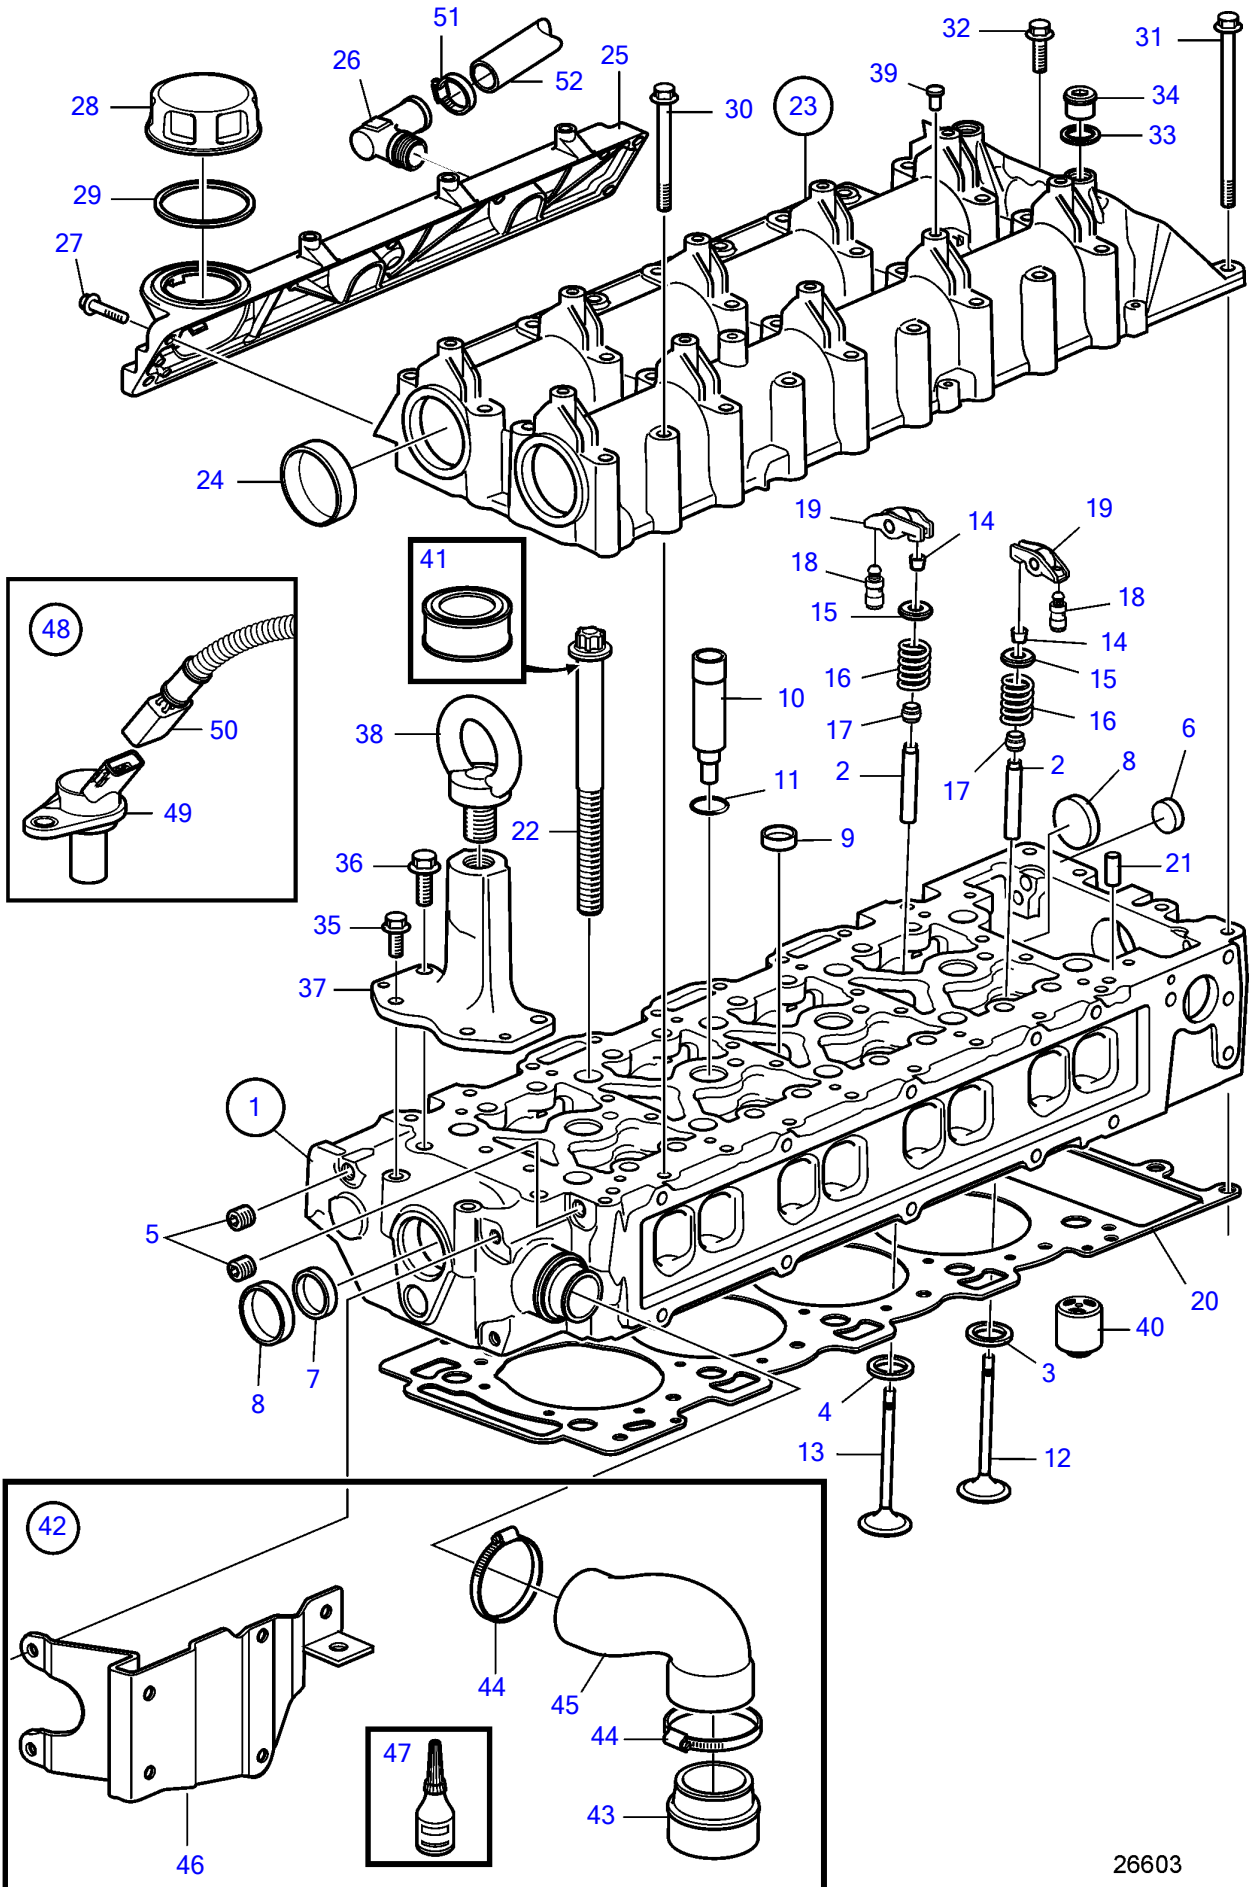

D4-300A-A, D4-300A-C, D4-300A-D, D4-300D-A, D4-300D-C, D4-300I-A, D4-300I-C, D4-300I-D, D4-300A-E, D4-300D-E, D4-300D-D, D4-300I-E

26603

D4-300A-A, D4-300A-C, D4-300A-D, D4-300D-A, D4-300D-C, D4-300I-A, D4-300I-C, D4-300I-D, D4-300A-E, D4-300D-E, D4-300D-D, D4-300I-E

REF	PART NO.	QTY	DESCRIPTION	SEE SEC.	NOTES
1	3801257	1	Cylinder head		(3801172)
2	3580892	16	• Valve guide		
3	3581861	8	• Valve seat, intake		
4	3581862	8	• Valve seat, exhaust		
5	990828	4	• Plug		
6	3588502	2	• Expansion plug		
7	24426721	2	• Expansion plug		
8	8131707	2	• Cap plug		
9	3583579	7	• Expansion plug		
10	889970	4	• Sleeve		
11	3583753	4	• O-ring		
12	3884010	8	• Inlet valve		
13	3884015	8	• Exhaust valve		
14	861703	32	• Valve cotter		
15	3889240	16	• Valve spring washer		
16	3581889	16	• Valve spring		
17	877072	16	Valve stem seal		
18	3581894	16	Rocker arm		
19	3581893	16	Cam		
20	3581868	1	Cylinder head gasket		
21	950564	2	Pin		
22	21384459	10	Six point screw		
23	3583872	1	Valve cover		SN-2004017198, Replaced by 1pc valve cover 40005652 and 1pc camshaft kit 21138559.
	40005652	1	Valve cover		SN2004017199-
24	8130035	2	• Expansion plug		
25		1	• Cover		
26	3583959	1	• • Elbow nipple		
27	948356	5	• Flange screw		
28	1275403	1	Oil filler cap		
29	1275379	1	Gasket		
30	965182	28	Flange screw		
31	968999	3	Flange screw		
32	945444	1	Flange screw		
33	947622	2	Gasket		
34	966143	2	Plug		
35	946329	2	Flange screw		
36	946173	2	Flange screw		
37	3888143	1	Lifting bracket		
38	984458	1	Lifting eye		
39	3584061	10	Washer		
40	3582933	2	Valve		
41	3588347	X	Lubricant		25G
42	21181057	1	Connector kit		For new cylinder head in combination with heat exchanger without pipe connection.
43	3808092	1	• Pipe connection		
44	943479	2	• Hose clamp		
45	3593996	1	• Hose		
46	21368510	1	• Bracket		
47	1161370	1	• Adhesive		50ml
48	21138559	1	Sensor kit		For flywheel housing with SN2004017199- mounted on engine with SN-2004017198
49	20513343	1	• Sensor		
50	21138239	1	• Wiring harness		
51	994559	1	Hose clamp	6599	
52	190993	1	Hose		L=265mm

7746200-21-35102

26603

Upd:2014-07-03